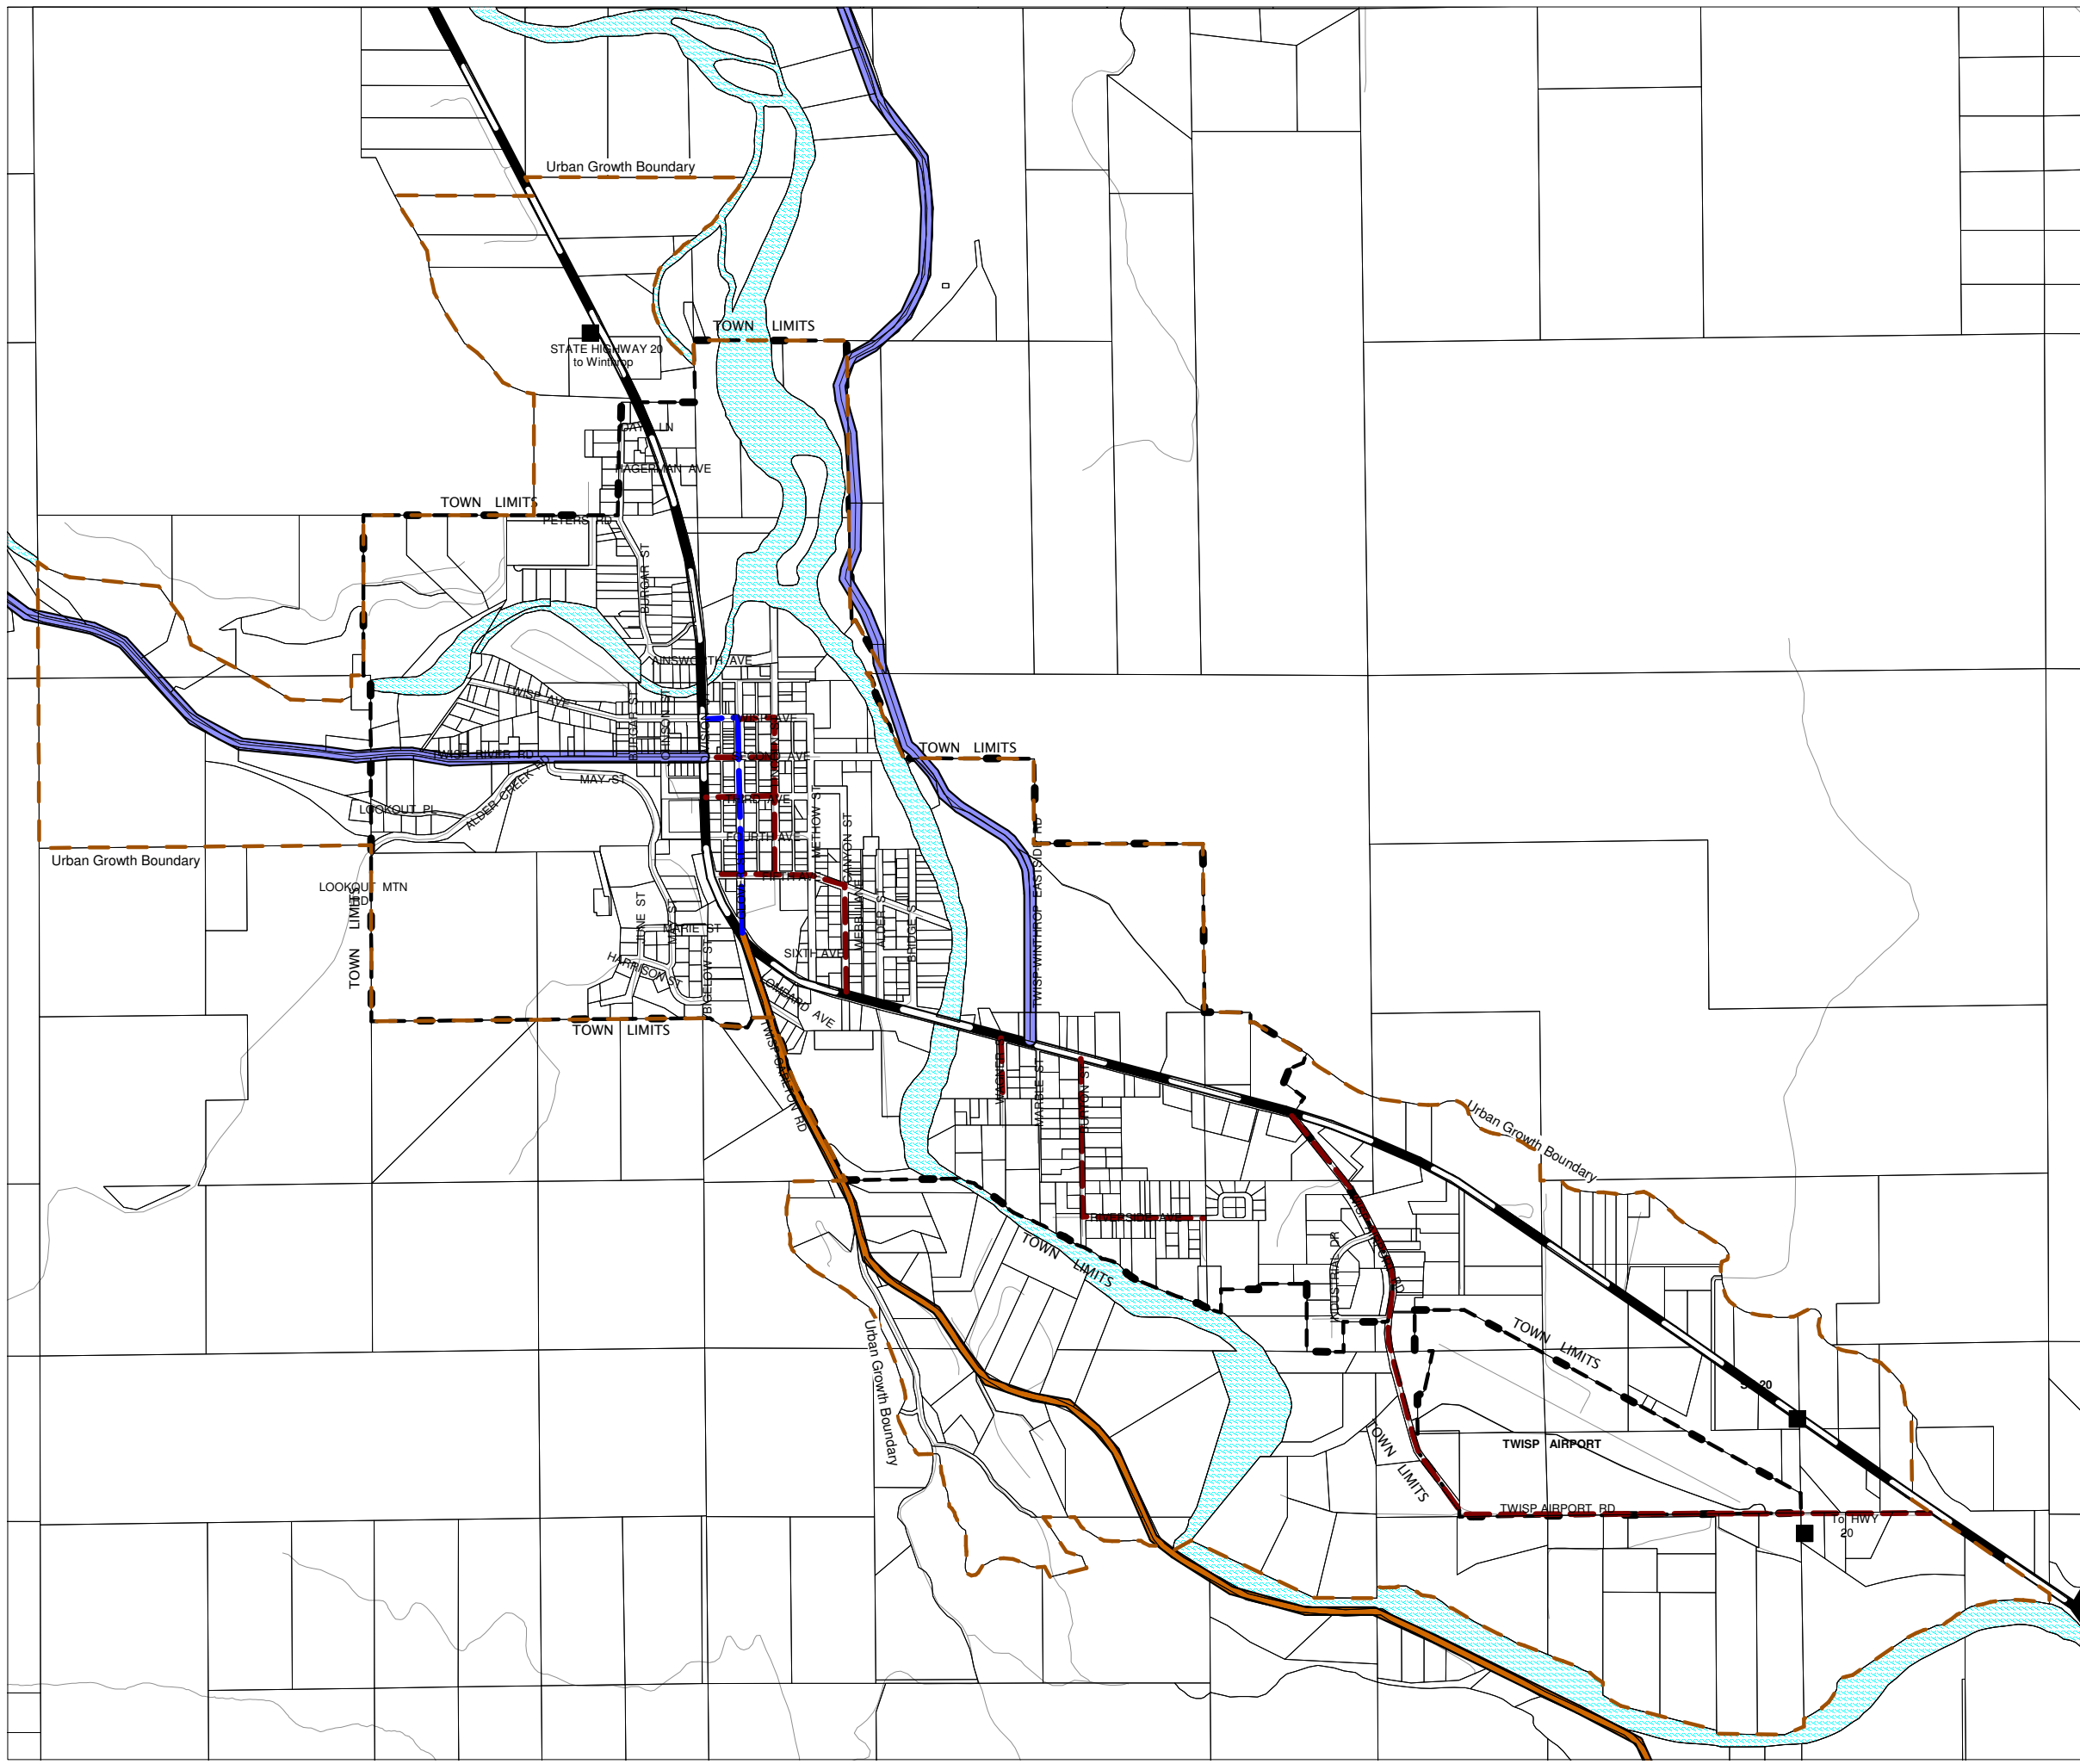

TOWN OF TWISP COMPREHENSIVE PLAN UPDATE 2006

MAP X FUNCTIONAL CLASSIFICATIONS

Legend

- Local Major Collector
- - - Local Minor Collector
- Major Collector
- Minor Arterial
- Minor Collector
- Local Access

DRAWN BY: K. Danison	TOWN OF: Twisp
DATE: 6/12/07	TITLE: Functional Classifications
 NORTH	Highlands Associates Okanogan, WA
	SCALE: 1" = 400' FIG. #: x
All map data is approximate and should be verified prior to any further use	